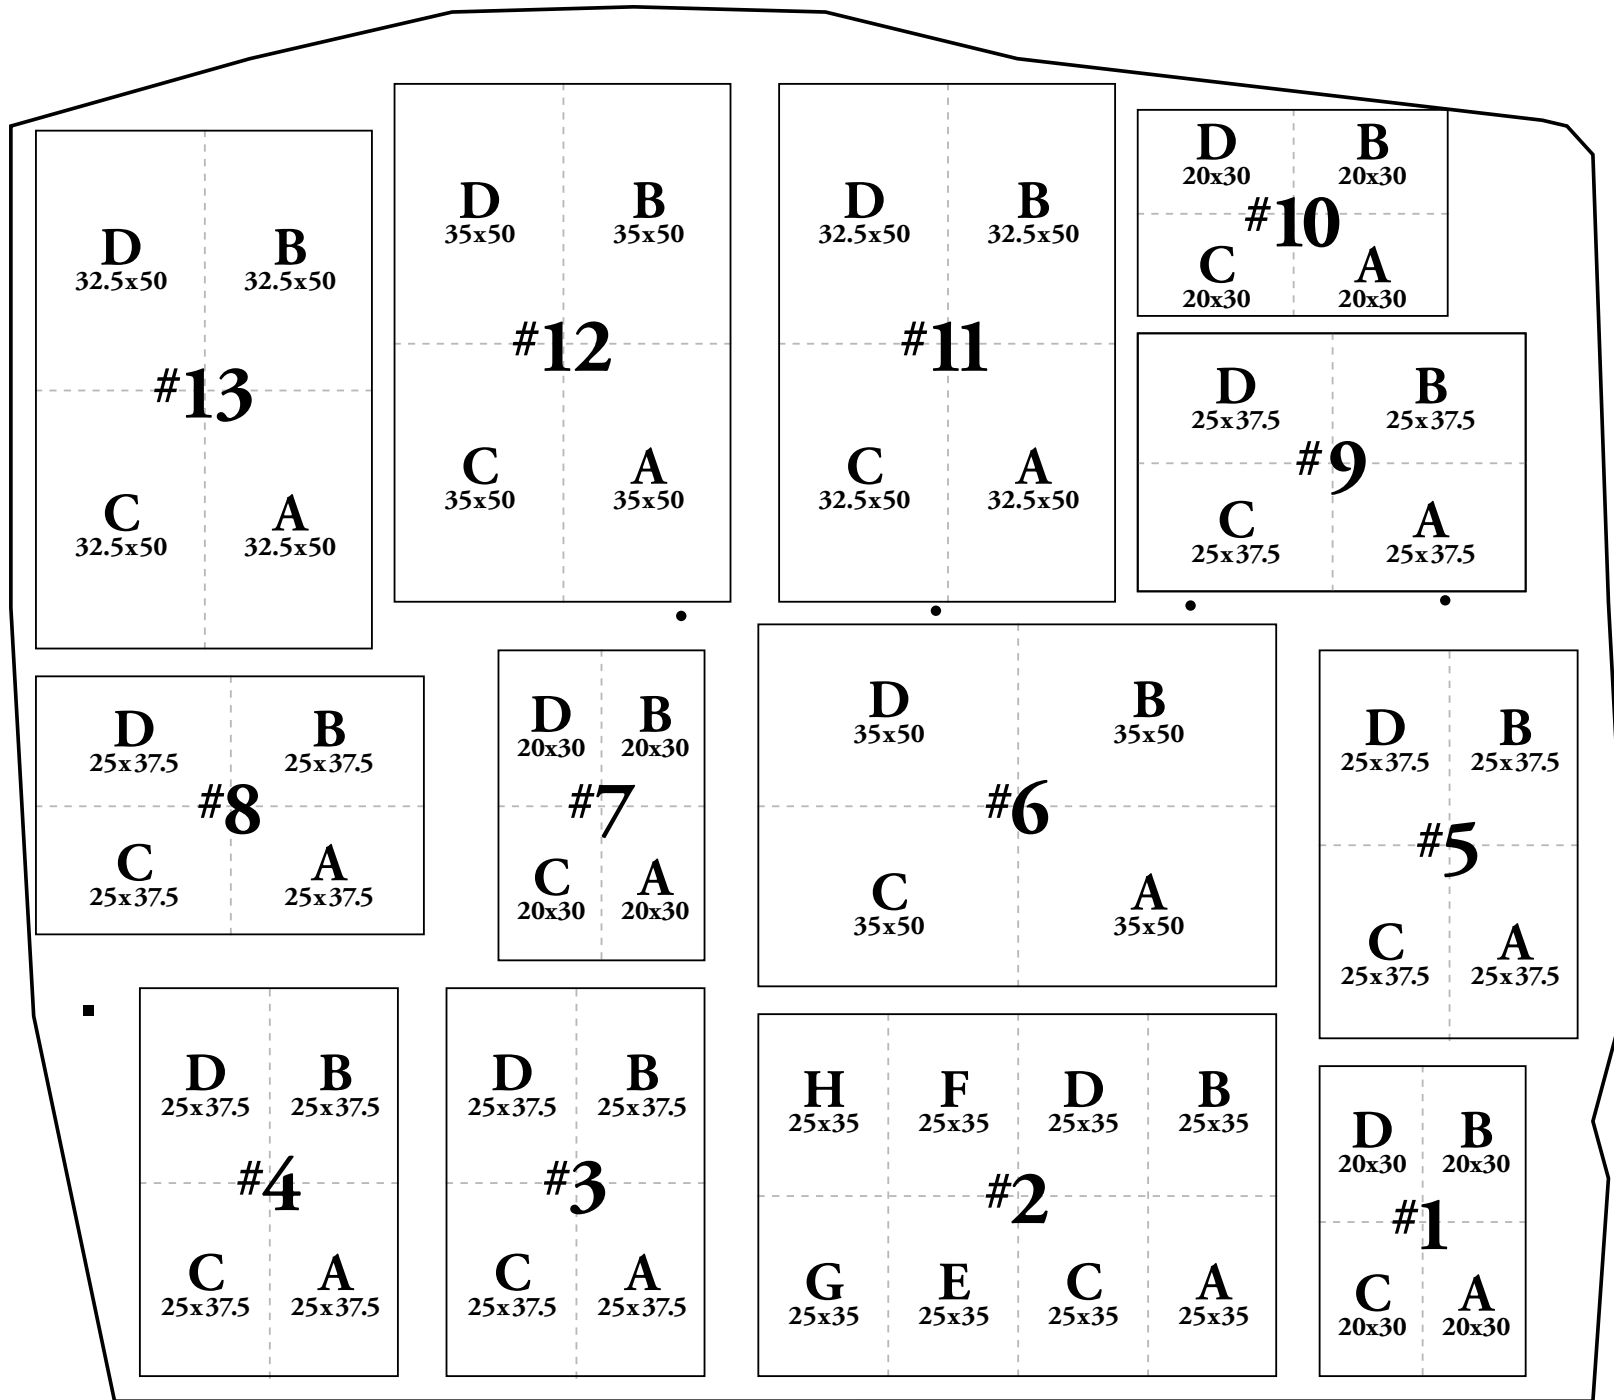

Moss-Wright Practice Field Layout–Spring 2014

Revised 4 March 2014

Ramp

Permanent Bleachers

Conc.